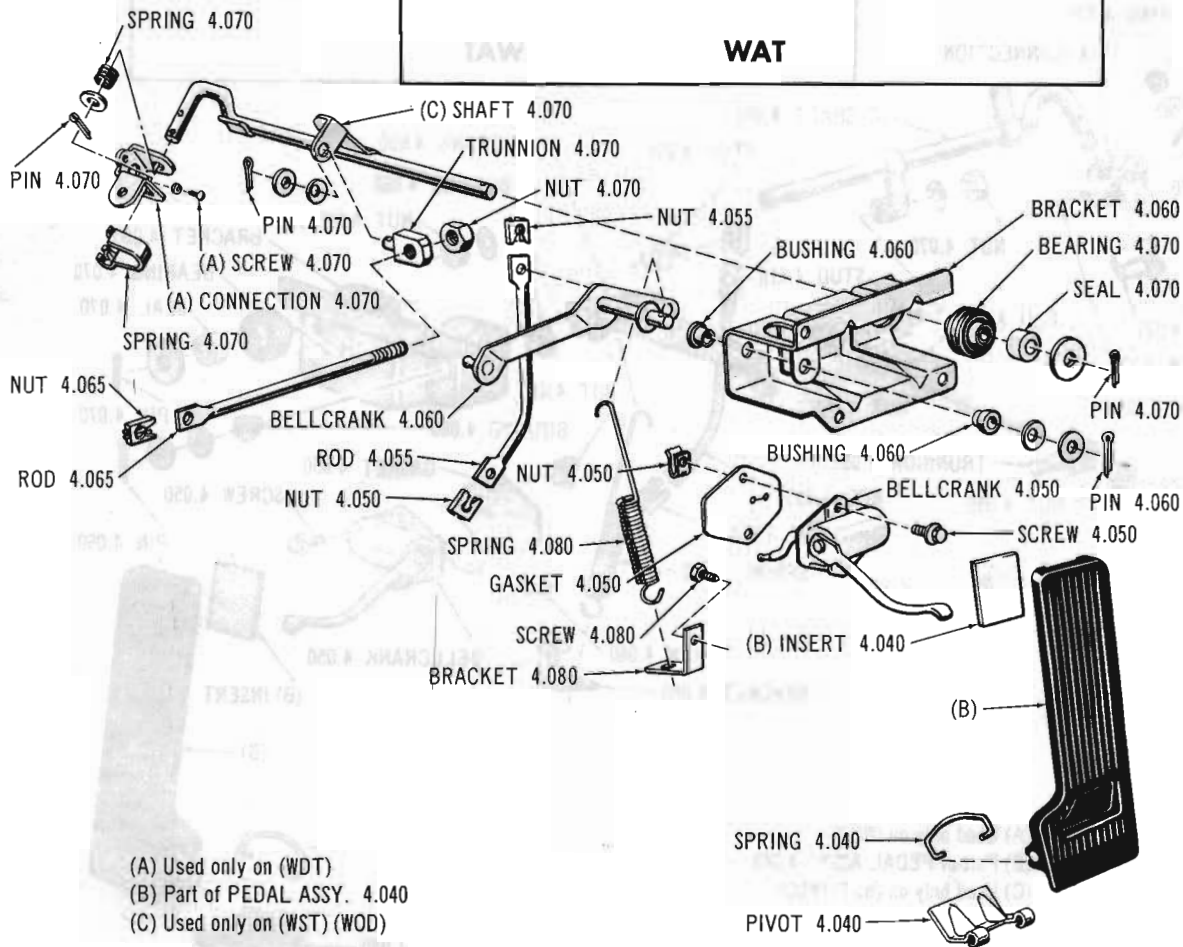

(REFER GROUP 4.001)

WAT

(A) Used only on (WDT)
 (B) Part of PEDAL ASSY. 4.040
 (C) Used only on (WST) (WOD)

ACCELERATOR LINKAGE 63 10 (2nd type-LHD-OHV-196): 64 10 (LHD-OHV-196)