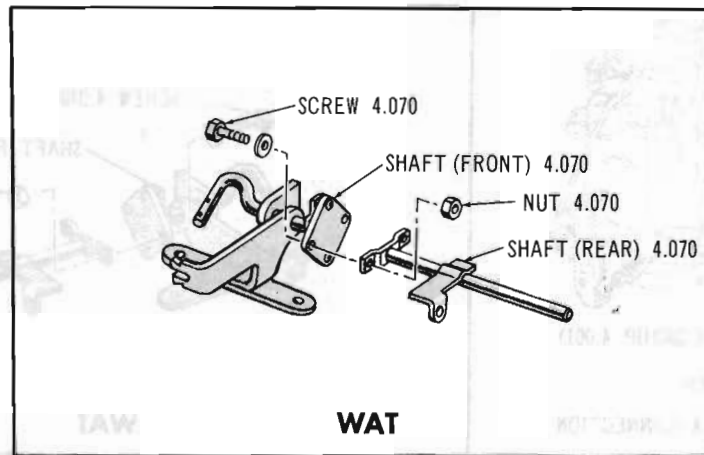

(REFER GROUP 4.001)

WAT

(A) Used only on (WDT)
 (B) Part of PEDAL ASSY. 4.040
 (C) Used only on (WST) (WOD)

ACCELERATOR LINKAGE 63 10 (2nd type-LHD-OHV-196): 64 10 (LHD-OHV-196)