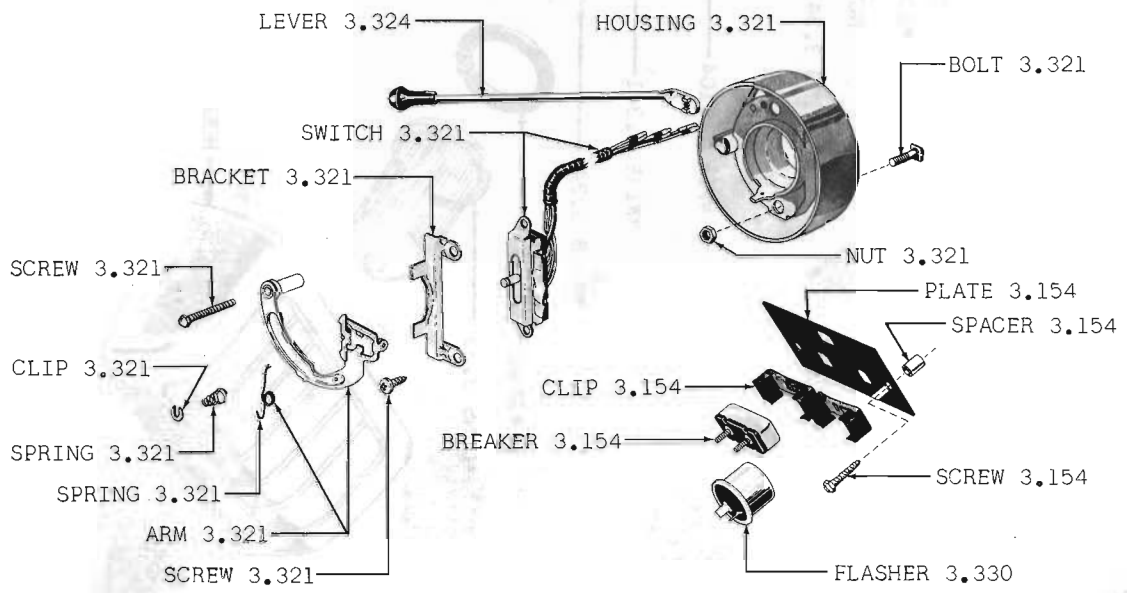

TAIL, STOP AND REAR DIRECTIONAL SIGNAL LAMP 60 80

DIRECTIONAL SIGNAL LEVER 60 10-20-80