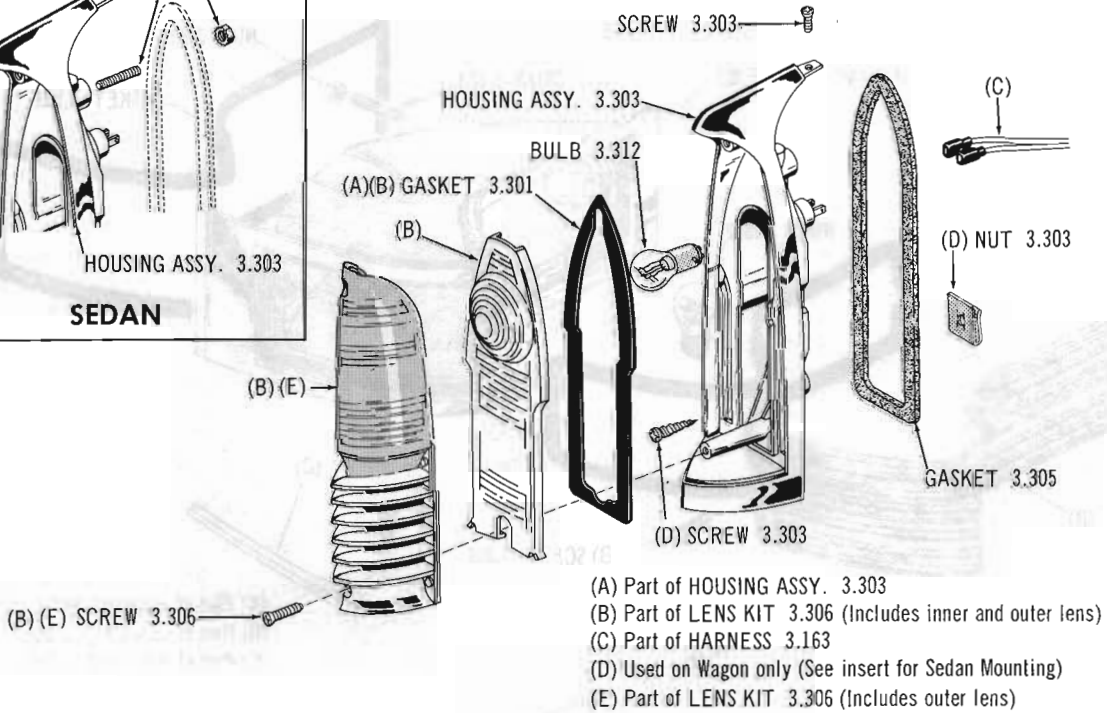

- (A) Part of HOUSING ASSY. 3.303
- (B) Part of LENS KIT 3.306
- (C) Part of HARNESS 3.163

**TAIL, STOP AND REAR DIRECTIONAL SIGNAL LAMP 65 18**

- (A) Part of HOUSING ASSY. 3.303
- (B) Part of LENS KIT 3.306 (Includes inner and outer lens)
- (C) Part of HARNESS 3.163
- (D) Used on Wagon only (See insert for Sedan Mounting)
- (E) Part of LENS KIT 3.306 (Includes outer lens)

**TAIL, STOP AND REAR DIRECTIONAL SIGNAL LAMP 65 80**