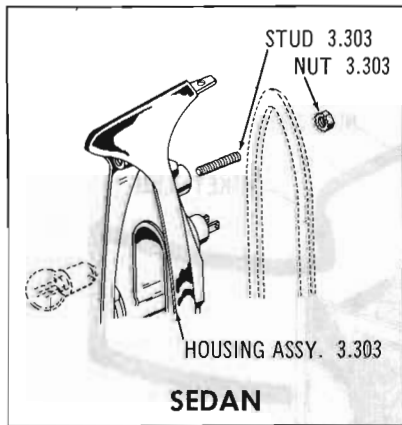

- (A) Part of HOUSING ASSY. 3.303
- (B) Part of LENS KIT 3.306
- (C) Part of HARNESS 3.163

**TAIL, STOP AND REAR DIRECTIONAL SIGNAL LAMP 65 18**

- (A) Part of HOUSING ASSY. 3.303
- (B) Part of LENS KIT 3.306 (Includes inner and outer lens)
- (C) Part of HARNESS 3.163
- (D) Used on Wagon only (See insert for Sedan Mounting)
- (E) Part of LENS KIT 3.306 (Includes outer lens)

**TAIL, STOP AND REAR DIRECTIONAL SIGNAL LAMP 65 80**