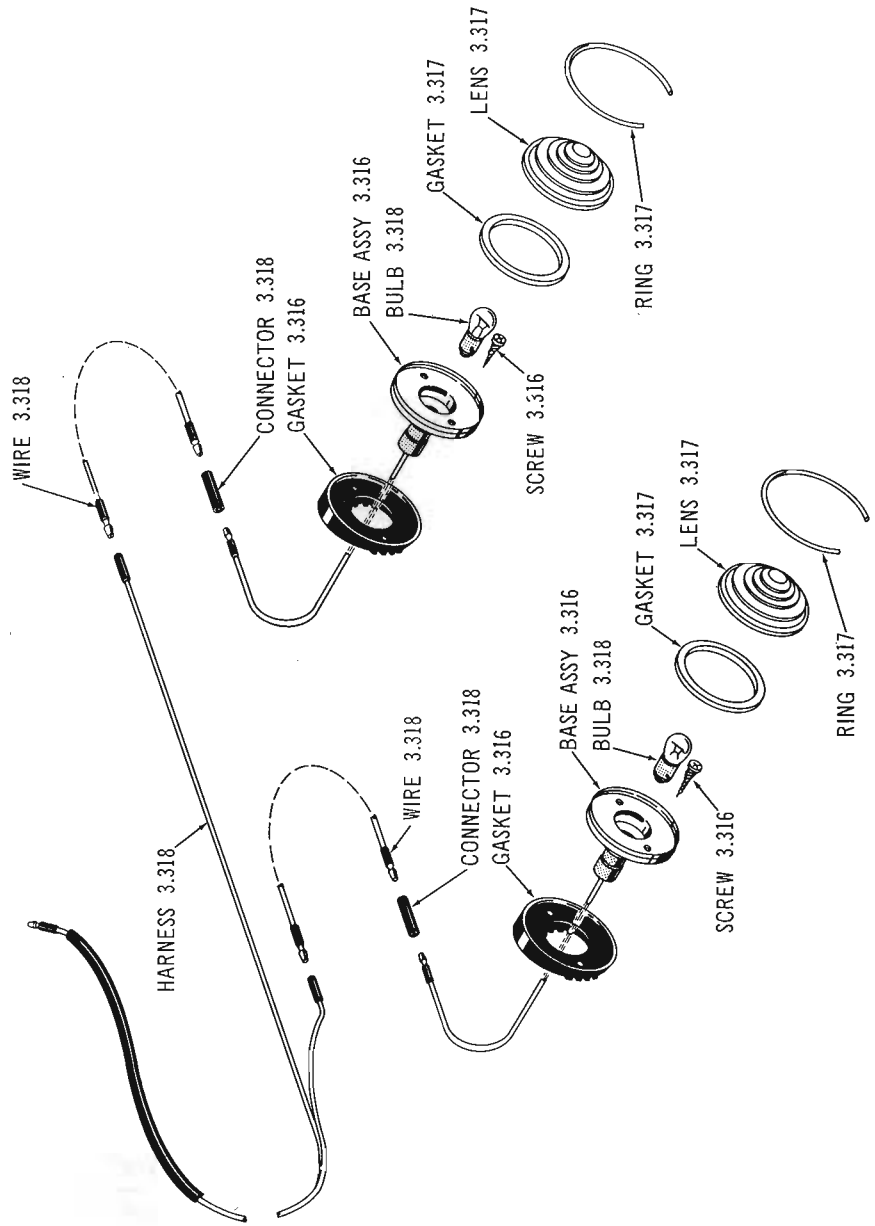

LIGHT KIT 15.070 includes all parts shown

BACK-UP LAMP KIT (Field Installation) 64-65 01