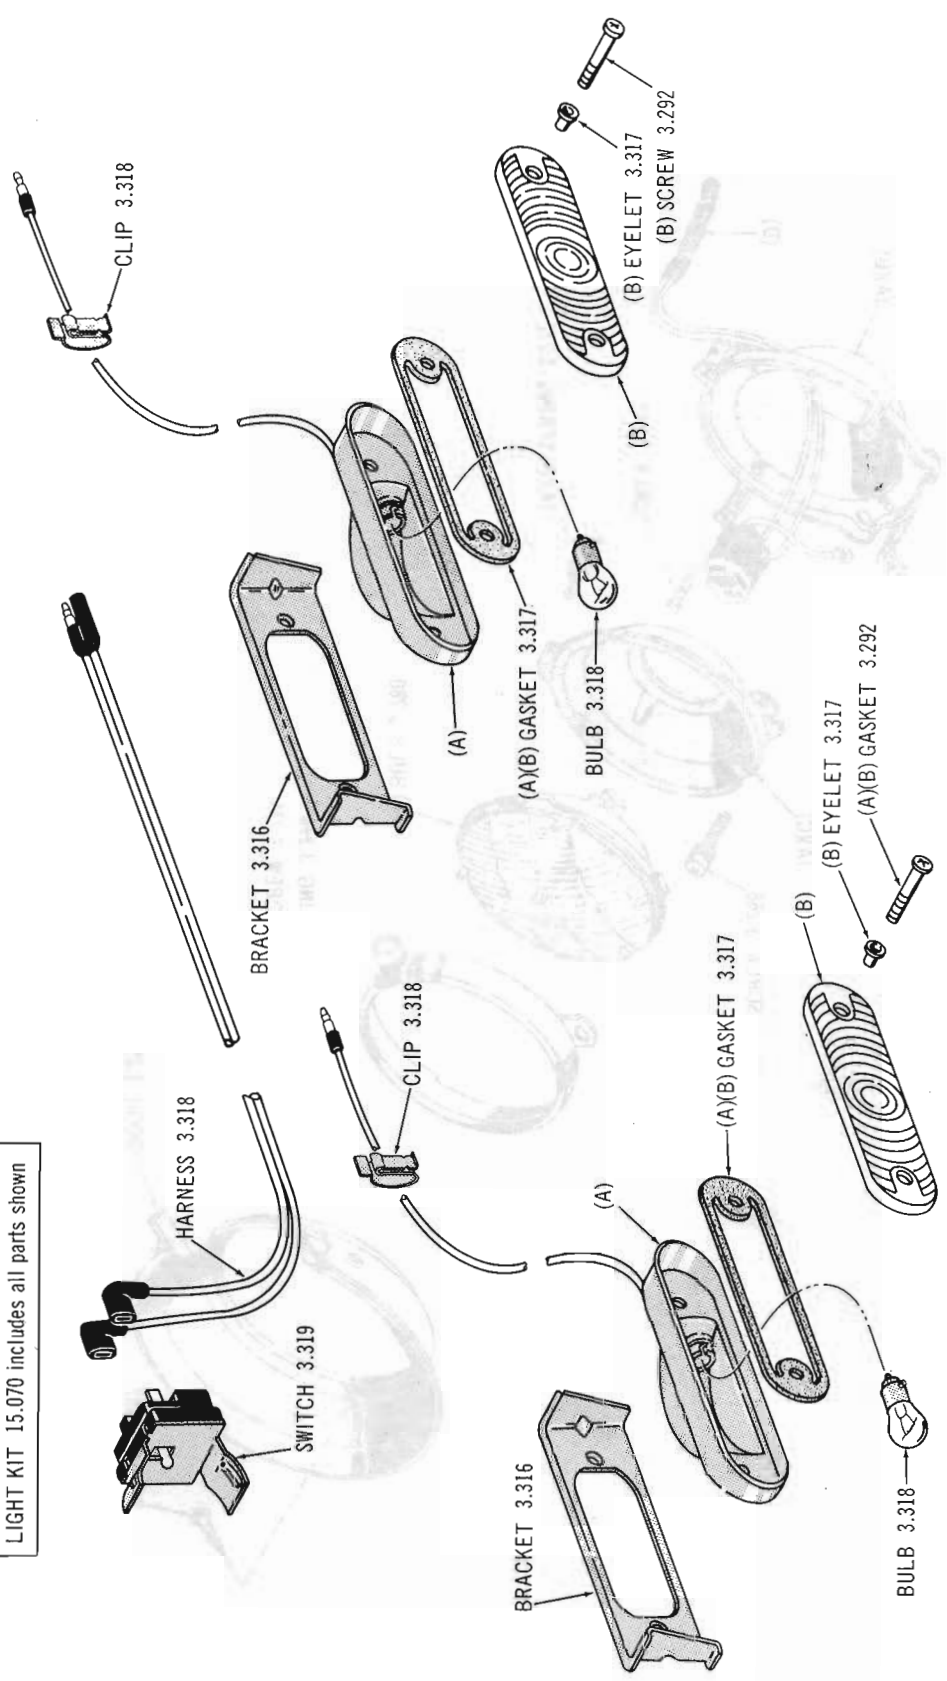

LIGHT KIT 15.070 includes all parts shown

(A) Part of HOUSING 3.316
(B) Part of LENS KIT 3.317

BACK-UP LAMP ASSEMBLY 63 thru Current 10-80: Typical of 64 01 Factory Installation