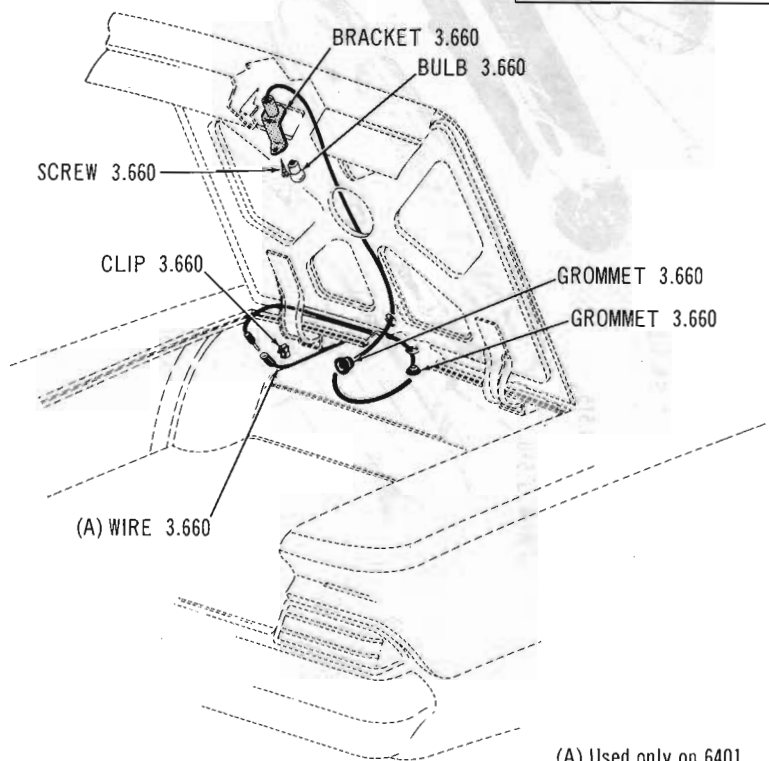

LIGHT KIT 15.105 includes all parts shown

COURTESY AND GLOVE BOX LAMP KIT 64-65 10-80

LIGHT KIT 15.400 includes all parts shown

LUGGAGE COMPARTMENT LAMP ASSEMBLY 64-65 ALL MODELS