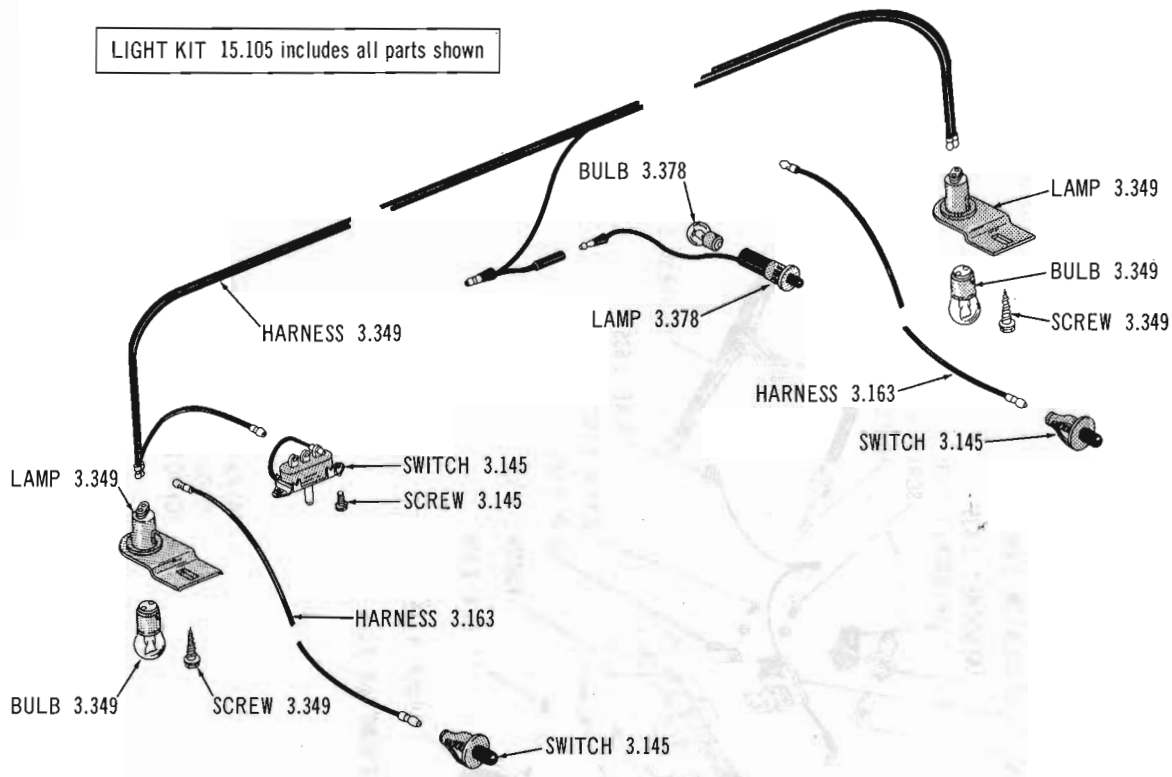

LIGHT KIT 15.105 includes all parts shown

COURTESY AND GLOVE BOX LAMP KIT 64-65 10-80

LIGHT KIT 15.400 includes all parts shown

LUGGAGE COMPARTMENT LAMP ASSEMBLY 64-65 ALL MODELS